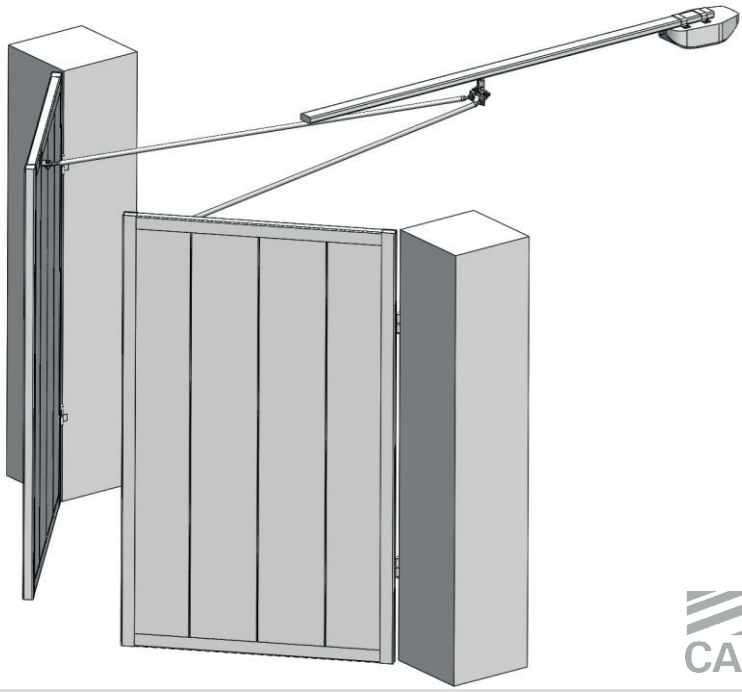

USER MANUAL - 02

CHEVRON