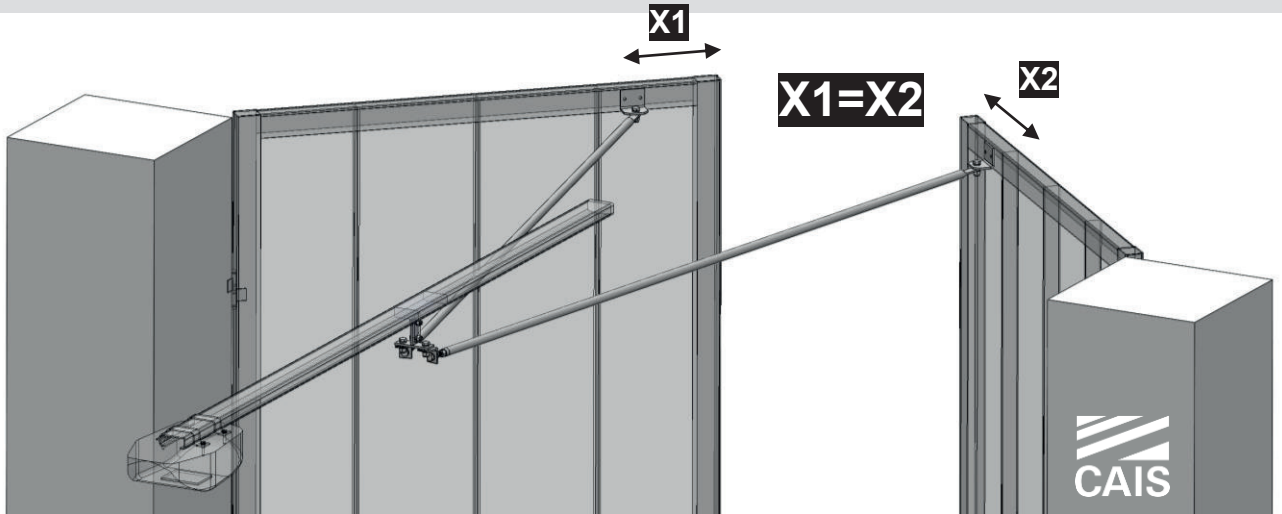

USER MANUAL - 02

CHEVRON