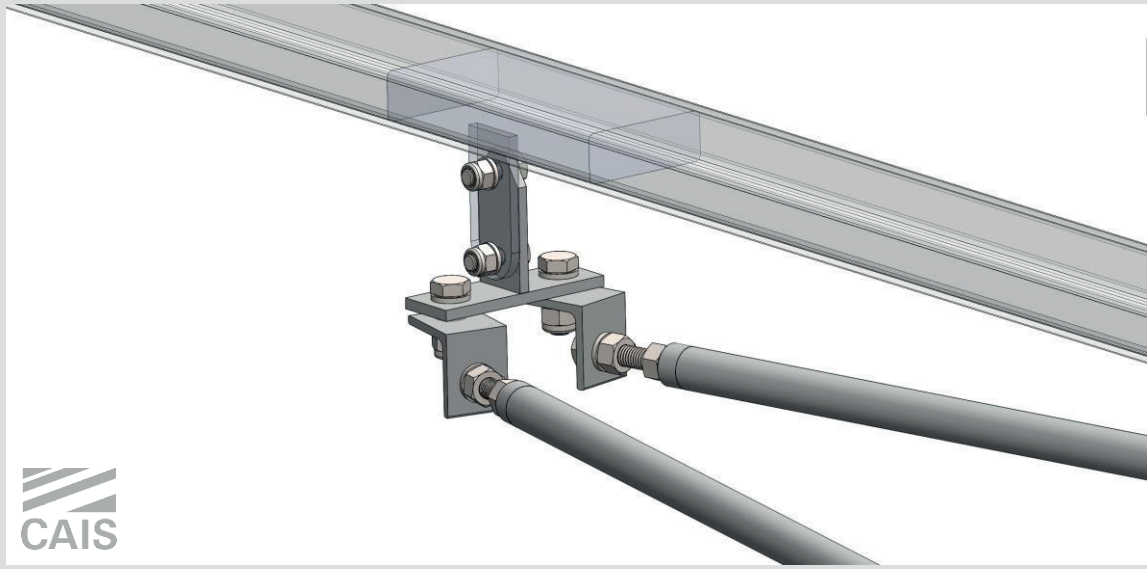

USER MANUAL - 02

CHEVRON