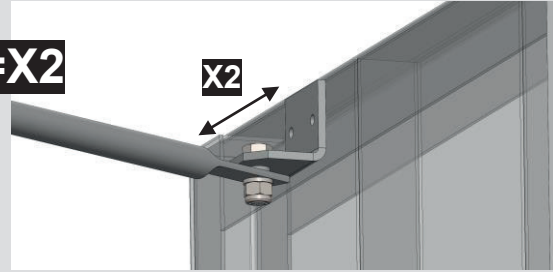

USER MANUAL - 02

CHEVRON